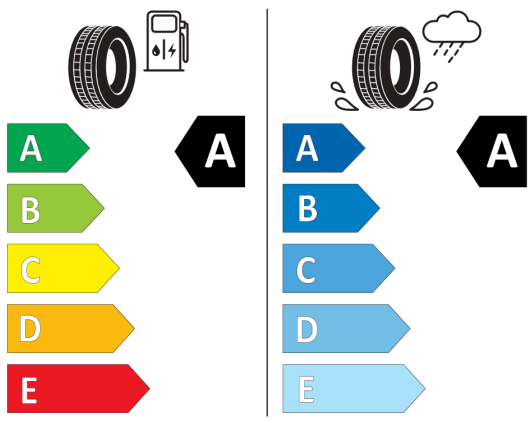

GOODYEAR 546793

205/60R16 92 V C1

2020/740

BRIDGESTONE 13950

205/60 R16 92 V C1

2020/740

Continental 0358154

205/60 R 16 92 V C1