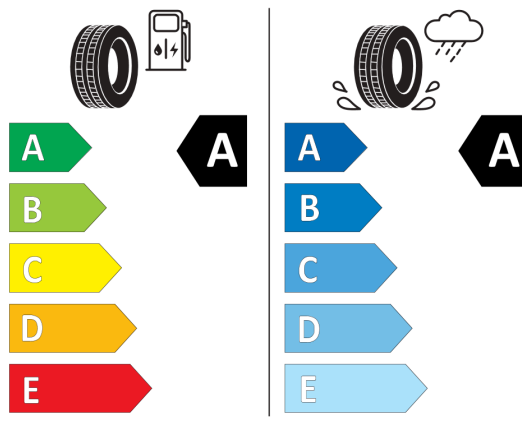

GOODYEAR 546793

205/60R16 92 V C1

2020/740

BRIDGESTONE 13950

205/60 R16 92 V C1

2020/740

Continental 0358154

205/60 R 16 92 V C1